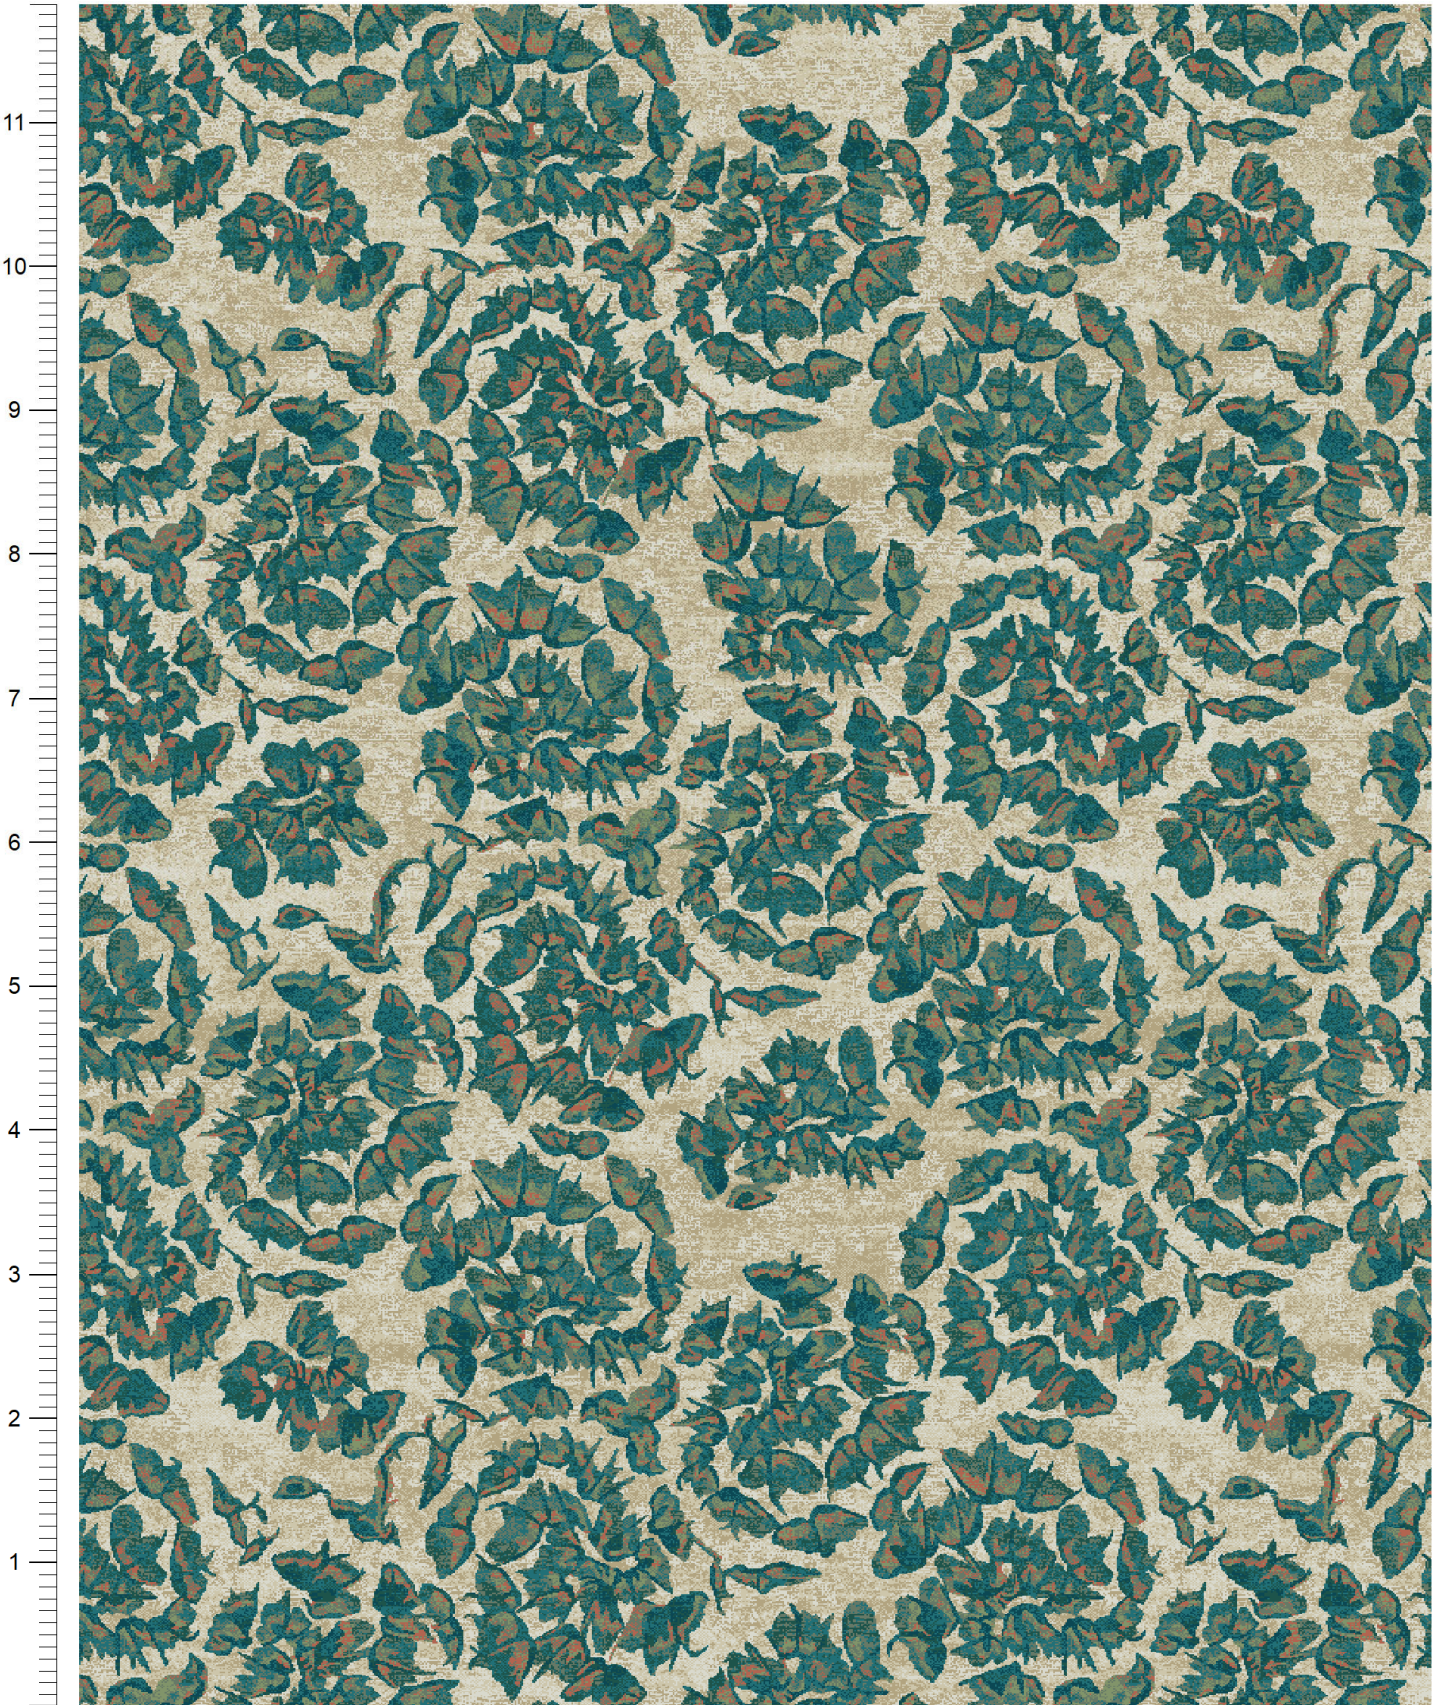

CROSSLEY AXMINSTER

B61	C45	E77	A51	E79	A70	D61	B75	E35
1	2	3	4	5	6	7	8	9
17.74%	15.25%	14.65%	13.03%	12.47%	10.82%	6.52%	5.23%	4.28%

Design ID: AA2925-Q9-AA1
 Design Size: 6ft 6.86in x 12ft 0in
 Metric: 2.00M x 3.66M
 Ends*Rows: 552 x 1296
 Quality: 7 x 9 per Inch
 Print Scale: 1:16 (3/4" to 1 Foot)