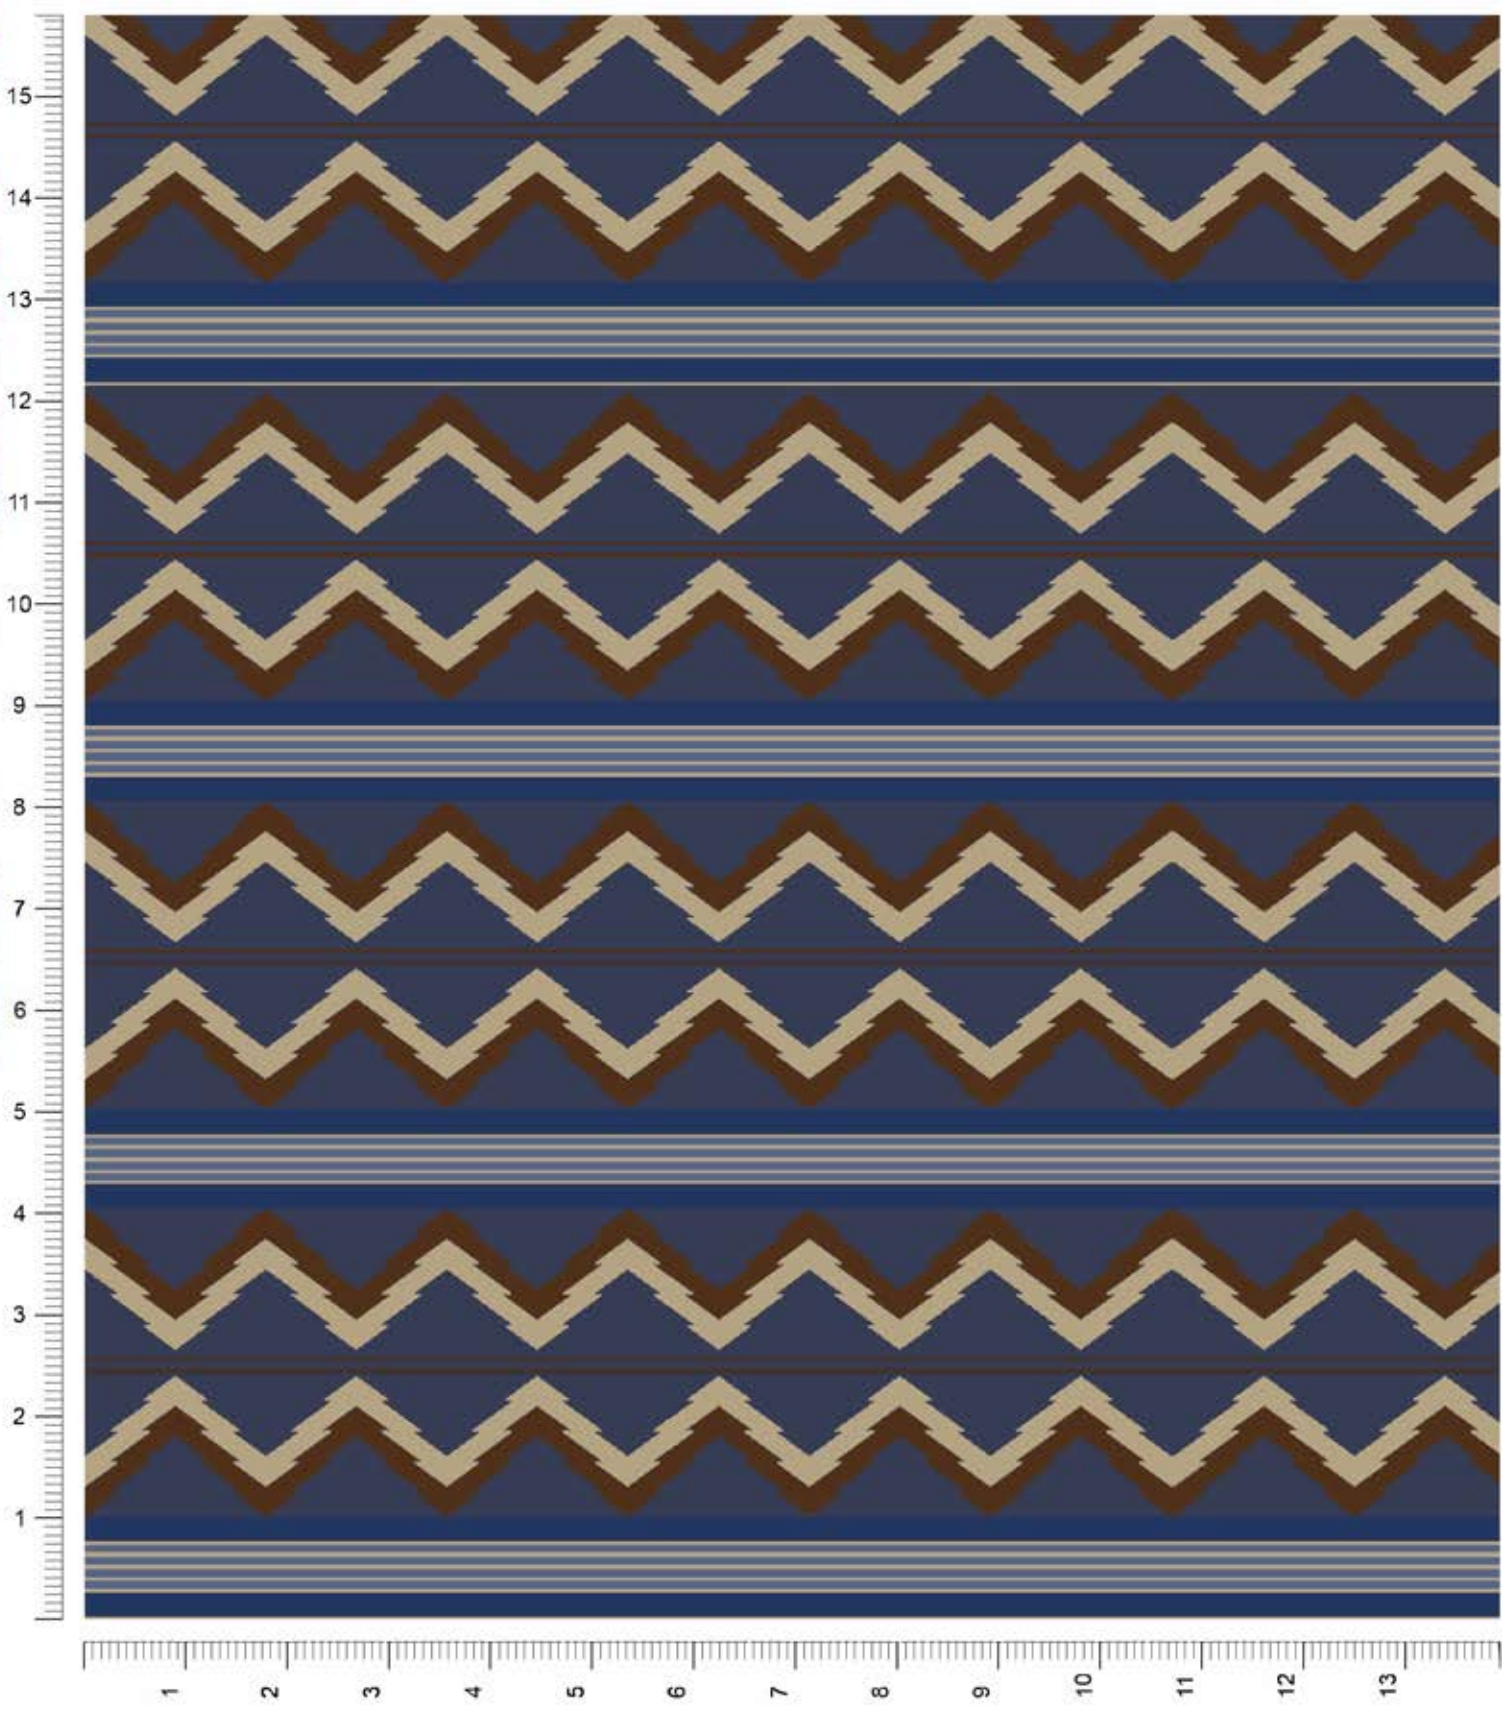

CROSSLEY AXMINSTER

E99	H48	H66	H67	H59
1	2	3	4	5
43.89%	19.56%	12.35%	8.10%	16.11%

Design ID: RV0002-Q8-ME1
 Design Size: 10ft 8.57in x 12ft 1.88in
 Ends*Rows: 900 x 1167
 Quality: 7 x 8 per Inch
 Match: Straight
 Print Scale: 1:22.69