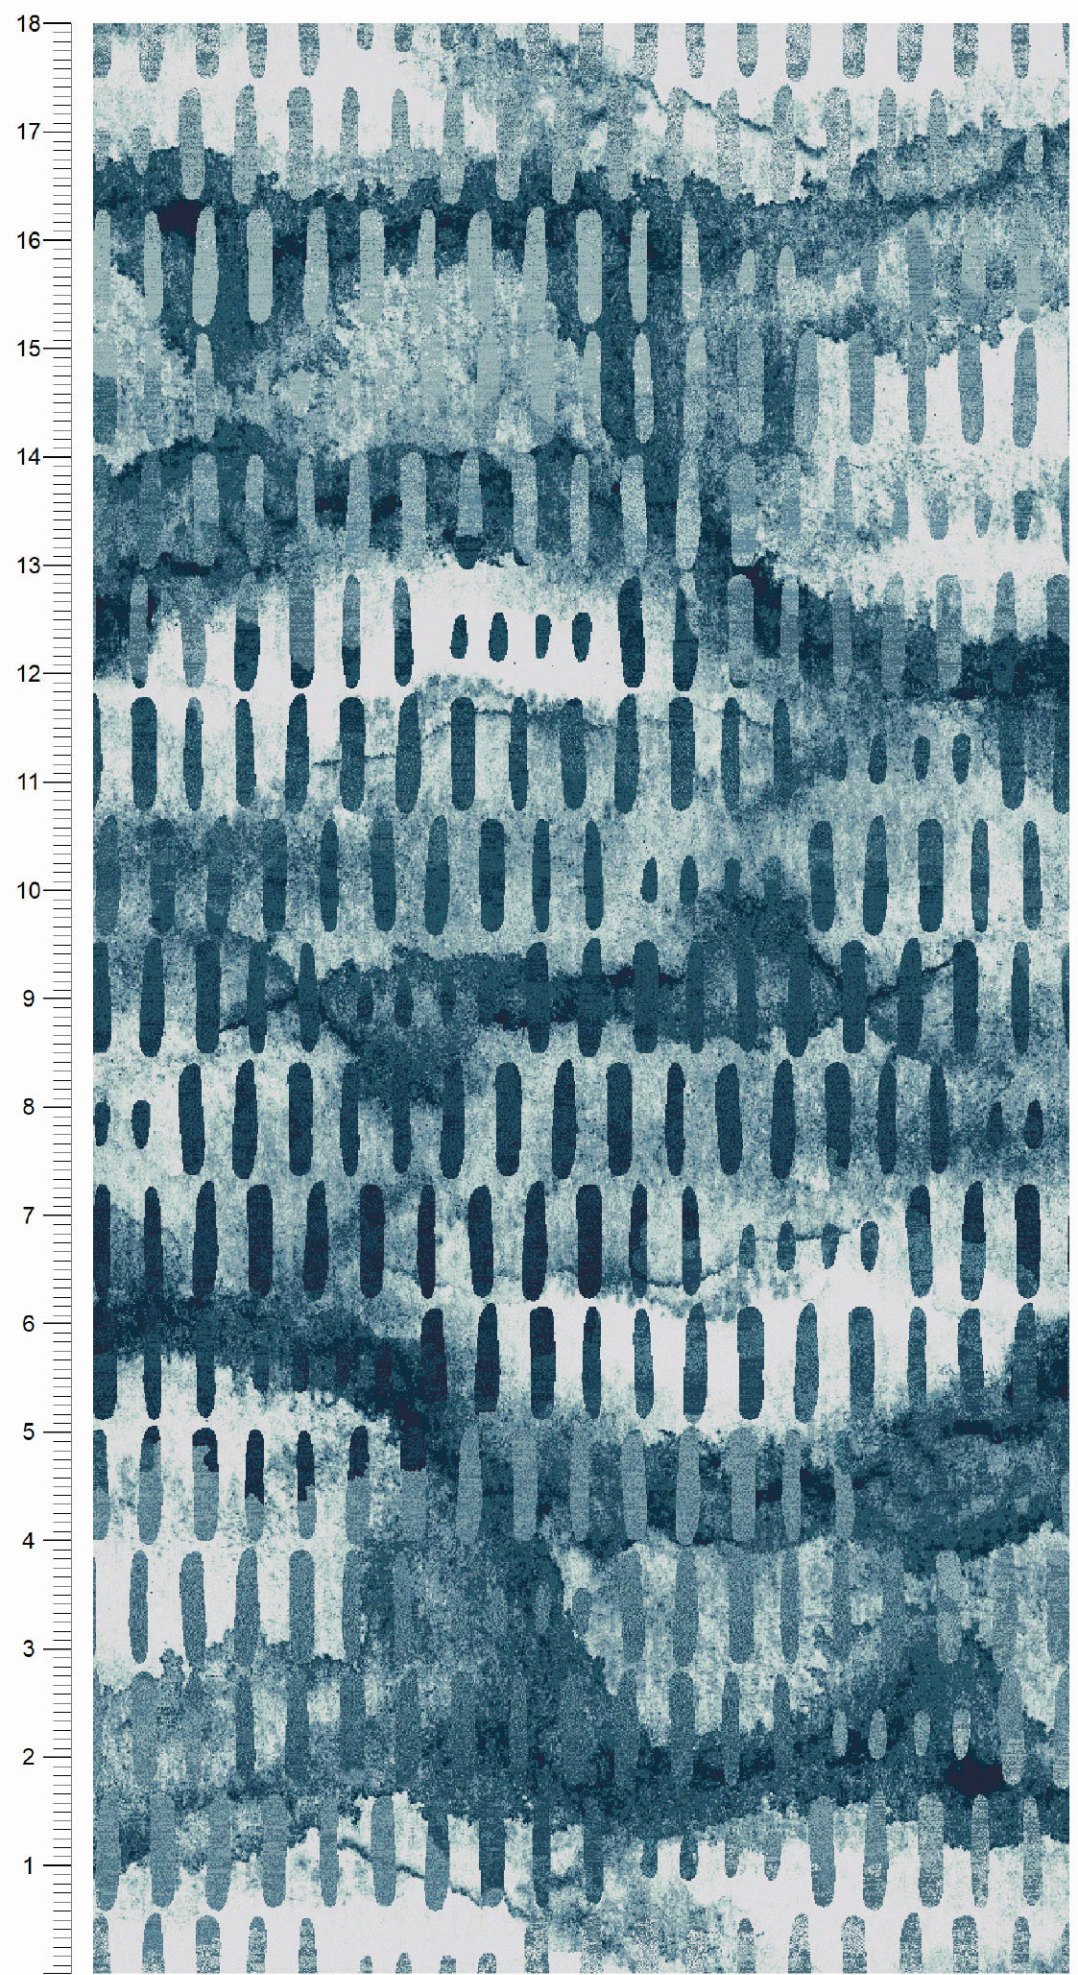

CROSSLEY AXMINSTER

G88	1	9.97%
B70	2	9.00%
I87	3	13.28%
I85	4	10.94%
I84	5	11.66%
B78	6	10.90%
A91	7	5.93%
I83	8	10.58%
H62	9	10.52%
J62	10	5.75%
I81	11	1.46%

Design ID: ME2360-Q7-ME1
 Design Size: 9ft 0in x 18ft 0in
 Ends*Rows: 756 x 1512
 Quality: 7 x 7 per Inch
 Match: Straight
 Print Scale: 1:21.27